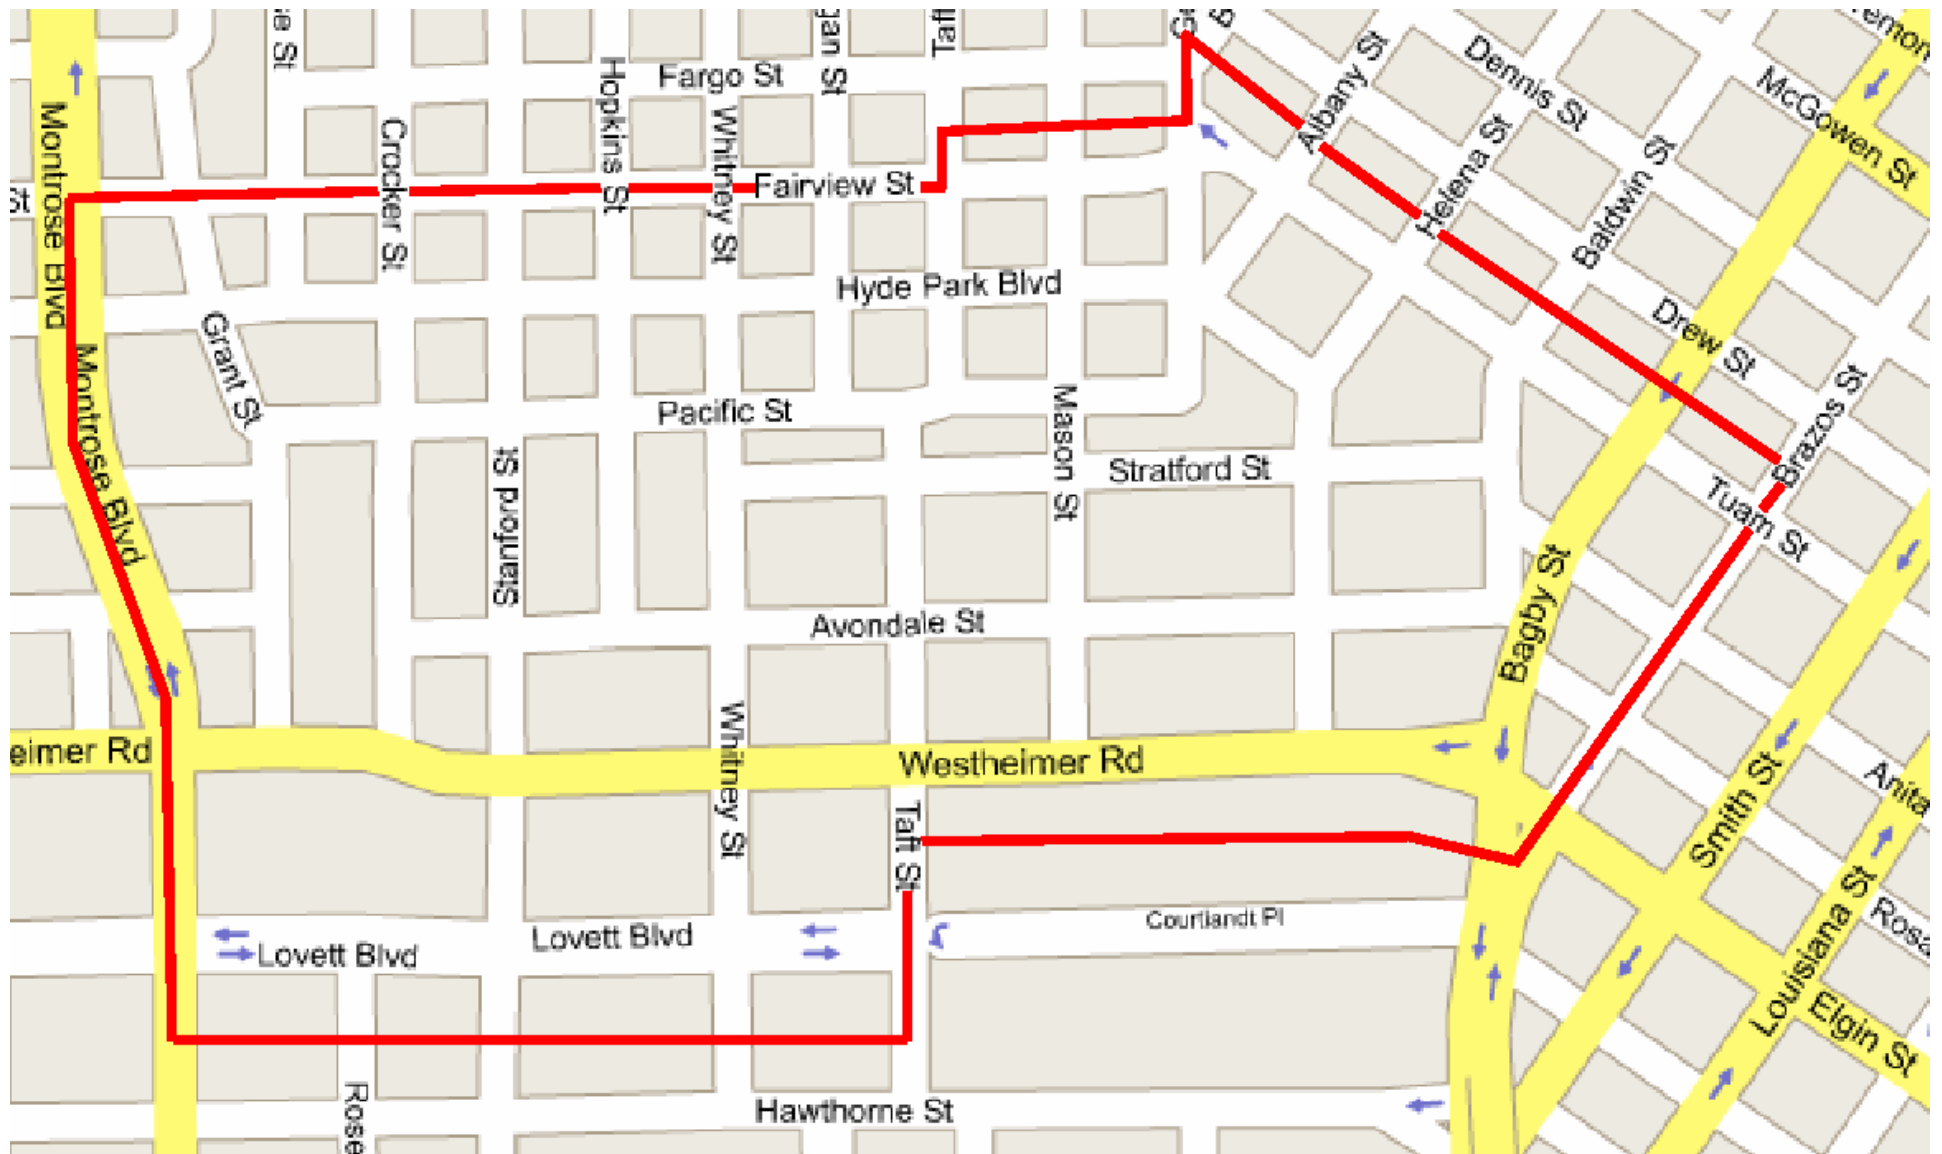

Avondale Association Boundaries

That area in the Avondale area of Houston, Harris County, Texas being bound by Fairview and Tuam to the north, by Montrose Boulevard to the west, by Lovett Boulevard, Westheimer, and Elgin to the south and by Taft and Brazos Street to the east, all in Houston, Harris County, Texas. The southern boundaries include the rear boundary lines of the lots fronting on Lovett Boulevard and Westheimer (both sides of the street). The northern boundaries include the rear boundary lines of the lots fronting on Fairview and Tuam From Taft to Brazos (both sides of the street).